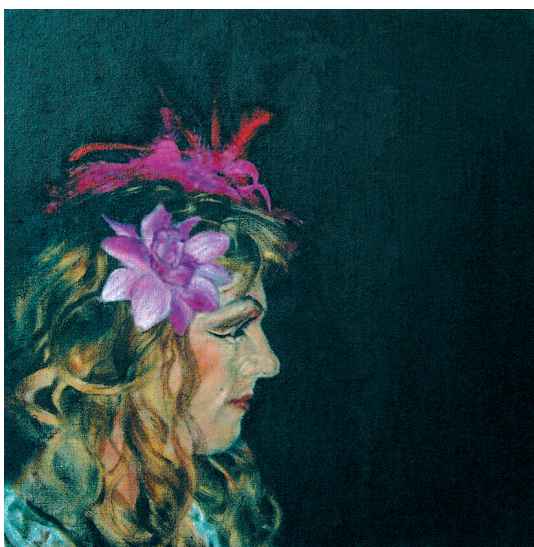

Pretty Girls

three female artists

Linda O'Toole

Geishas in watercolour & mixed media on paper
www.lindaotoole.com

Chandra Marks

Drag Queens in oil
Auckland artist

Allison Henry

Large format works of bird skeletons in graphite
Auckland artist

4 to 9 November, 2008

Opening: Tuesday 4 November, 6 - 9pm

Linda O'Toole, *Blue Geisha*
watercolour, gouache & platinum leaf, 70 x 50cm

Chandra Marks, *Davina*
oil on linen, 33 x 33cm

GIG GALLERY

70A Glebe Point Road, Glebe NSW 2037
(02) 9660 2785 • mail@giggallery.com.au • www.giggallery.com
Tuesday - Saturday 10:00 - 6:00, Sunday 1:00 - 5:00